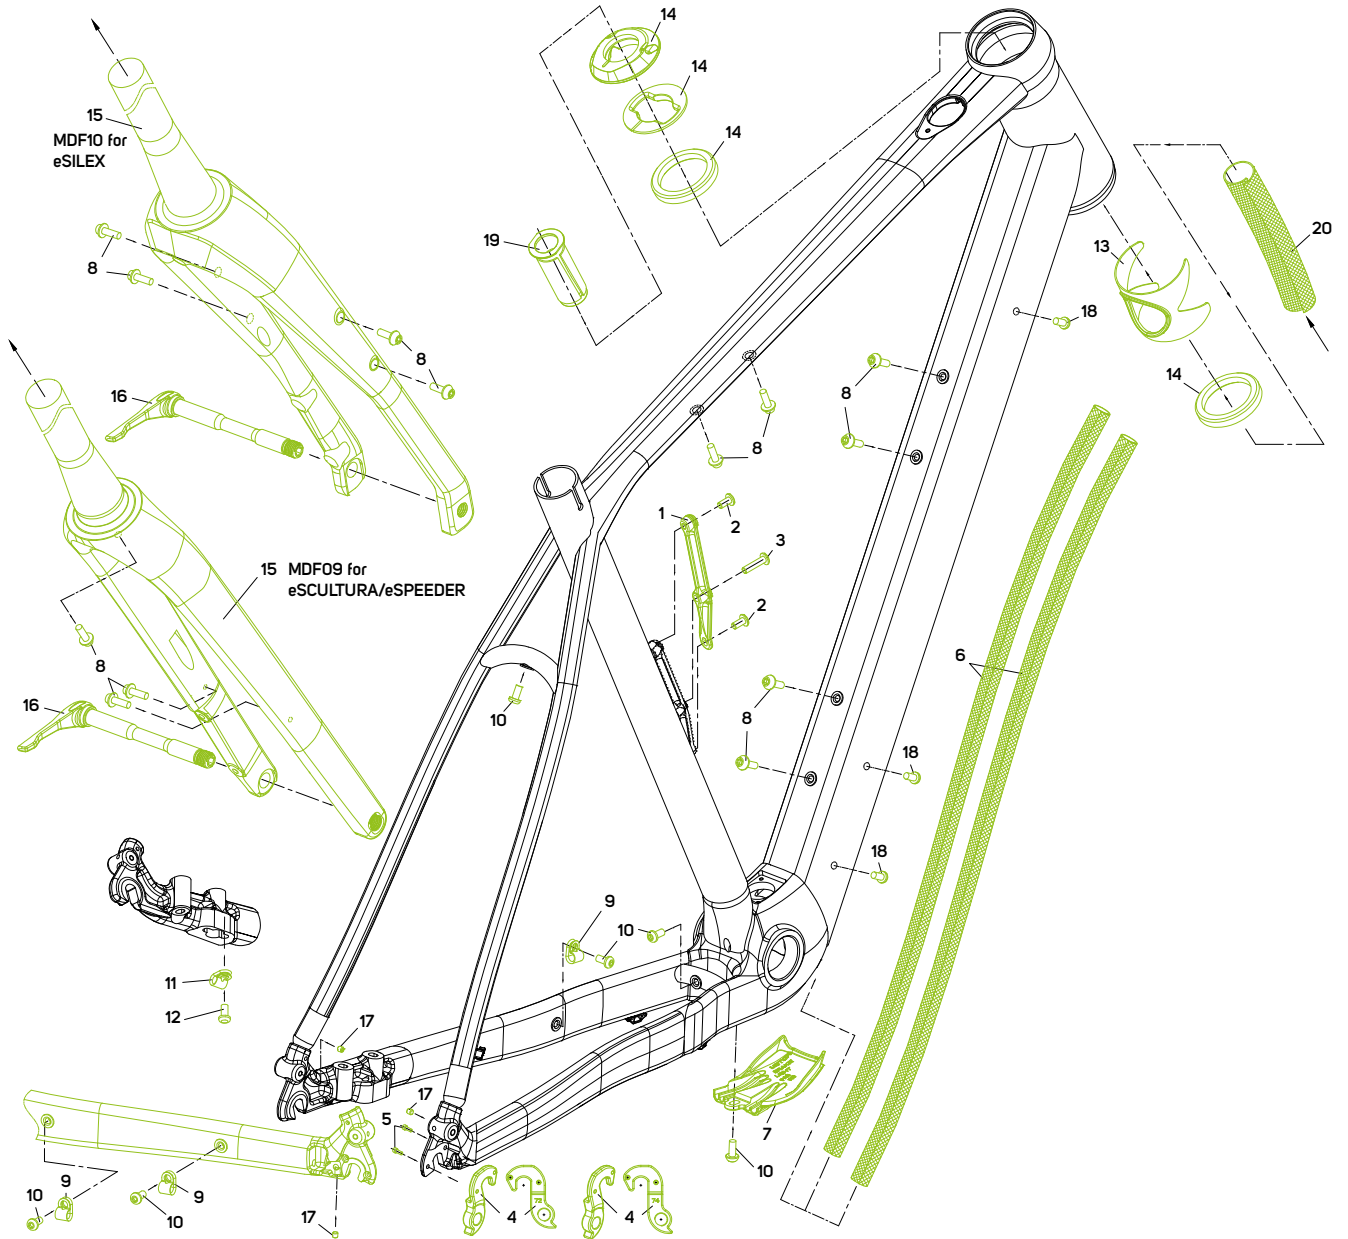

eROAD SERIES

eSILEX LITE / eSILEX LITE II / eSILEX+ LITE
eSCULTURA LITE / LITE II
eSPEEDER LITE / LITE II

No.	Item No.	Item	Detail information	Pieces	Torque Nm	No.	Item No.	Item	Detail information	Pieces	Torque Nm
1	A2136000017	MOUNT	for bottle cage	1		12	A2298000230	SCREW	M6x1L14mm with washer	1	3-5
2	A2298000185	SCREW	M5x0.8 L10mm	2	3-5	13	A21610000211	CABLE GUIDE	for headtube	1	
3	A2298000145	SCREW	M5x0.8 L20mm	1	3-5	14	A2191000185	HEAD SET	MERIDA/VP-8158 (MH-P16/MH-P16)	1	
4	A2311000120	RD-HANGER	DH-074 for MTB-RD	1		15	A2350000962	FORK	for eSILEX LITE	1	
4	A2311000119	RD-HANGER	DH-072 for ROAD-RD	1		15	A2350001347	FORK	for eSPEEDER LITE/eScultura LITE	1	
5	A2300000004	SCREW	M3x0.5 L6mm	2	2-4	16	A2002000114	THRU AXLE	COMP TR; L-121mm M12x1.5 TL=12mm	1	
6	A2029000079	TUBE	woven; L620mm for size XL	2		17	A2300000362	SCREW	M4x0.7 L4mm	3	2-4
6	A2029000078	TUBE	woven; L600mm for size M/L	2		18	A2300000499	SCREW	M5x0.8 L10mm	3	4-6
6	A2029000077	TUBE	woven; L580mm for size XS/S	2		19	A2054000107	EXPANDER	for fork steerer ID 23.6mm	1	6-8
7	A2161000122	COVER		1		20	A2029000062	TUBE	woven; L170mm for size XL	1	
8	A2298000069	SCREW	M5x0.8 L12mm with washer	10	3-5	20	A2029000061	TUBE	woven; L150mm for size L	1	
9	A2258000162	CABLE GUIDE	for M5 fixation	1		20	A2029000060	TUBE	woven; L125mm for size S/M	1	
10	A2298000119	SCREW	M5x0.8 L10mm	6	3-5	20	A2029000059	TUBE	woven; L105mm for size XS	1	
11	A2258000163	CABLE GUIDE	for M6 fixation	1							