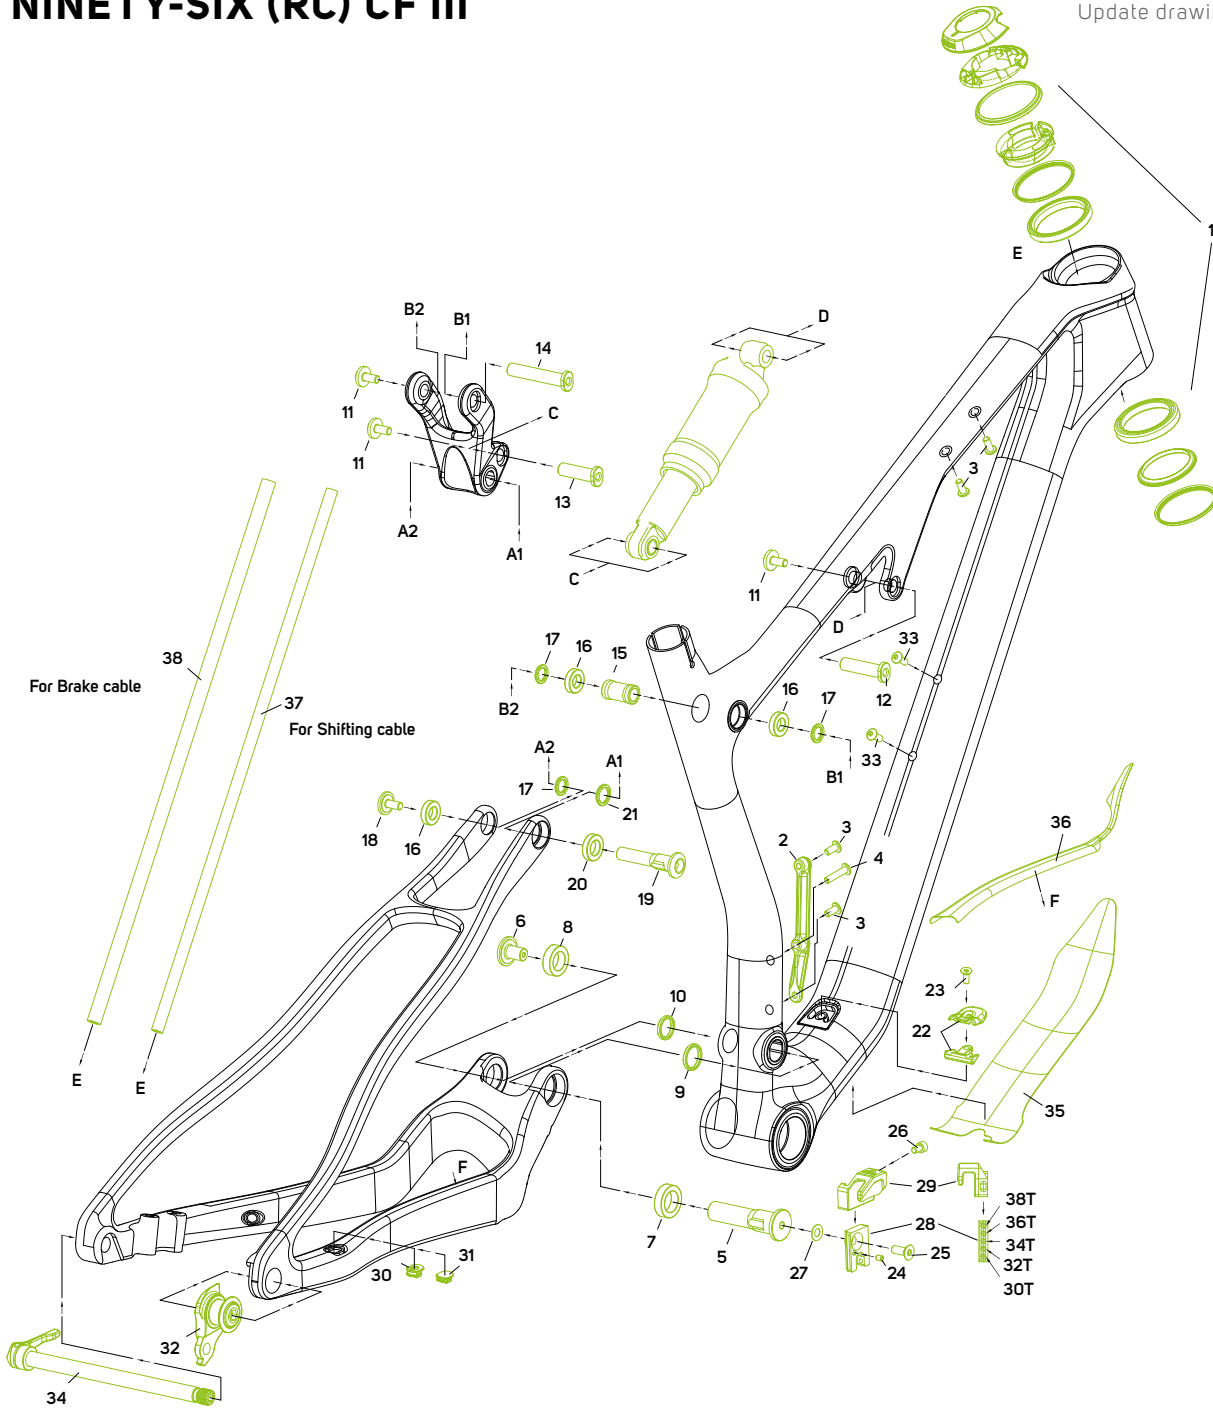

FRAME SPARE PARTS

NINETY-SIX (RC) CF III

from MY2021
Update drawing and table

No.	Item No.	Item	Detail information	Pieces	Torque Nm	No.	Item No.	Item	Detail information	Pieces	Torque Nm
1	A2191000227	HEAD SET	Acros AIX-585	1		20	A2221000035	BEARING	6801V-2RS OD21mm ID12mm W5mm	1	
2	A2136000017	MOUNT	for bottle cage	1		21	A2294000105	WASHER	OD17mm ID12.1mm H2mm	1	
3	A2298000185	SCREW	M5x0.8 L10mm	4	3-5	22	A2258000225	CABLE GUIDE	for RD and rear brake	1	
4	A2298000145	SCREW	M5x0.8 L25mm	1	3-5	23	A2300000501	SCREW	M4x0.7 L16mm	1	1,5-2
5	A2300000477	BOLT	M10x1 OD15/17mm L65mm	1		24	A2300000485	SCREW	M4x0.7 L6mm	1	1,5-2
6	A2300000476	SCREW	M10x1 L15mm	1	14-16	25	A2298000113	SCREW	M6x1 L16mm	1	6-8
7	A2221000040	BEARING	172607V-2RS OD26mm ID17mm W7mm	1		26	A2300000484	SCREW	M4x0.7 L10mm	1	1,5-2
8	A2221000043	BEARING	3802V-2RS OD24mm ID15mm W7mm	1		27	A2294000167	WASHER	OD6.4mm ID12mm H0.5mm	1	
9	A2294000102	WASHER	OD21mm ID17.1mm H3mm	1		28	A2232000030	MOUNT	Mount for chain guide	1	
10	A2294000016	WASHER	OD19mm ID15.1mm H3mm	1		29	A2232000028	CHAIN GUIDE	for 30T-38T	1	
11	A2300000577	SCREW	M6x1 L13.5mm	3	6-8	30	A2258000079	CABLE PLUG	for mechanical	1	
12	A2300000471	BOLT	M6x1 OD10mm L39mm	1		31	A2258000052	BLIND PLUG	for wireless RD	1	
13	A2300000472	BOLT	M6x1 OD10mm L34mm	1		32	A2311000102	RD-HANGER	UDH	1	
14	A2300000473	BOLT	M6x1 OD10mm L55mm	1		33	A2298000059	SCREW	M5x0.8 L15mm	2	3-5
15	A2181000005	WASHER	OD15mm ID10.1mm H27mm	1		34	A2002000135	THRU AXLE	EXPERT TR; L=178.5mm M12x1 TL=13.5mm	1	
16	A2221000034	BEARING	6800V-2RS OD19mm ID10mm W5mm	3		35	A2358000113	PROTECTOR	for down tube	1	
17	A2294000085	WASHER	OD15.5mm ID10.1mm H2mm	3		36	A2352000066	PROTECTOR	for chain stay	1	
18	A2300000578	SCREW	M6x1 L13mm	1	6-8	37	A2352000037	TUBE	foam; ID6mm L450mm	1	
19	A2300000475	BOLT	M6x1 OD10/12mm L55mm	1		38	A2352000037	TUBE	foam; ID6mm L450mm	1	