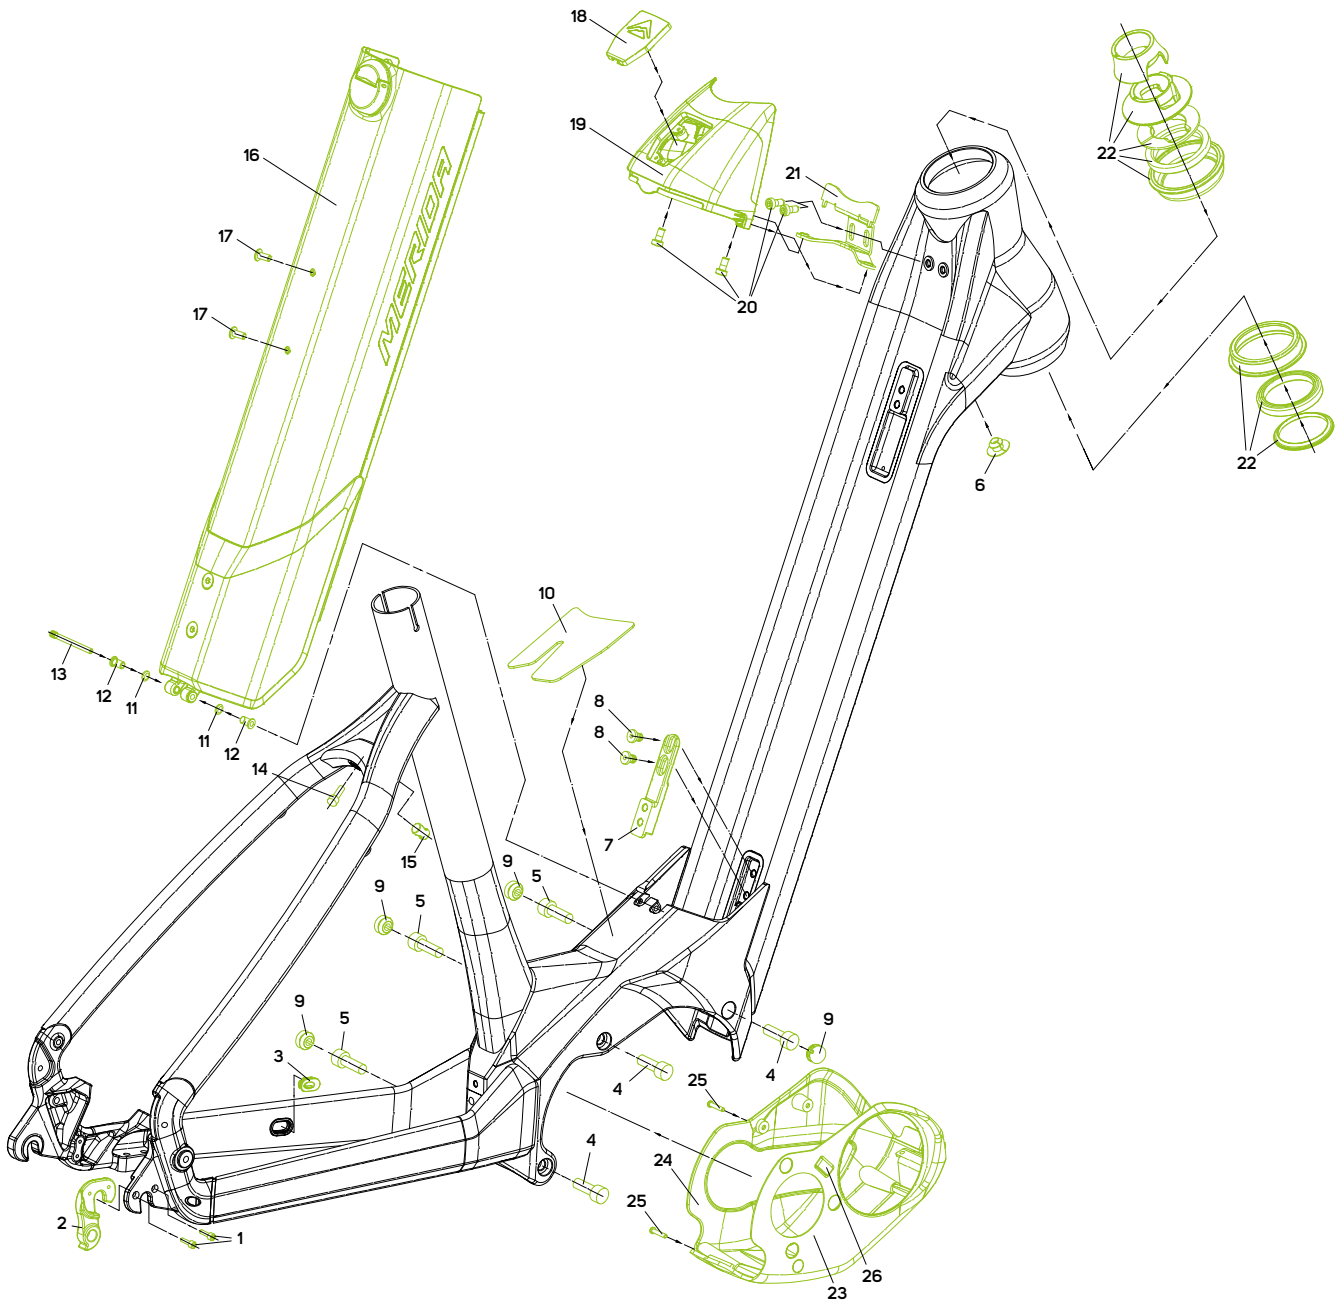

eSPRESSO CITY LITE III

No.	Item No.	Item	Detail information	Pieces	Torque Nm	No.	Item No.	Item	Detail information	Pieces	Torque Nm
1	A2300000004	SCREW	M3x0.5 L6mm	2	2-4	16	A2263000014	COVER	for battery; frame size S	1	
2	A2311000072	RD-HANGER	DH-013F	1		16	A2263000013	COVER	for battery; frame size XS	1	
3	A2258000079	CABLE PLUG	for rear brake	1		17	A2298000311	SCREW	M5x0.8 L12mm	2	3-5
4	A2300000468	SCREW	M8x1.25 L18.5mm	3	11-12	18	A2154000001	COVER	Blind plug for charging port	1	
5	A2300000469	SCREW	M8x1.25 L23mm	3	11-12	19	A2263000038	COVER	for lock and battery	1	
6	A2143000124	CABLE PLUG	for front light cable	1		20	A2298000119	SCREW	M5x0.8 L10mm	4	3-5
7	A2164000088	MOUNT	for lower battery mount	1		21	A2136000122	MOUNT	for charging port cover	1	
8	A2298000143	SCREW	M6x1.0 L10mm	4	6-8	22	A2191000228	HEAD SET	MERIDA/VP-8253 (MH-P16/MH-P16) for 1,5" Tapered fork	1	
9	A2143000153	BLIND PLUG	for drive unit screw holes	4		22	A2191000224	HEAD SET	MERIDA/VP-8254 (MH-P16/MH-P16) for 1 1/8" Tapered fork	1	
10	A2363000406	PROTECTOR	for step through area	1		23	A2161000144	COVER	for drive unit ; right side	1	
11	A2160000012	O-RING	OD6mm ID4mm	2		24	A2263000002	COVER	for drive unit ; left side	1	
12	A2221000048	BUSHING	for battery cover	2		25	A2298000278	SCREW	3x16mm	2	2-4
13	A2300000530	BOLT	M5x0.8 L39.5mm	1	4-6	26	A2029000040	PROTECTOR	for Chain cover mount	1	
14	A2300000288	SCREW	M6x1.0 L18mm	1	10-12						
15	A2300000204	NUT	for fender; M6	1							
16	A2263000017	COVER	for battery; frame size XL	1							
16	A2263000016	COVER	for battery; frame size L	1							
16	A2263000015	COVER	for battery; frame size M	1							