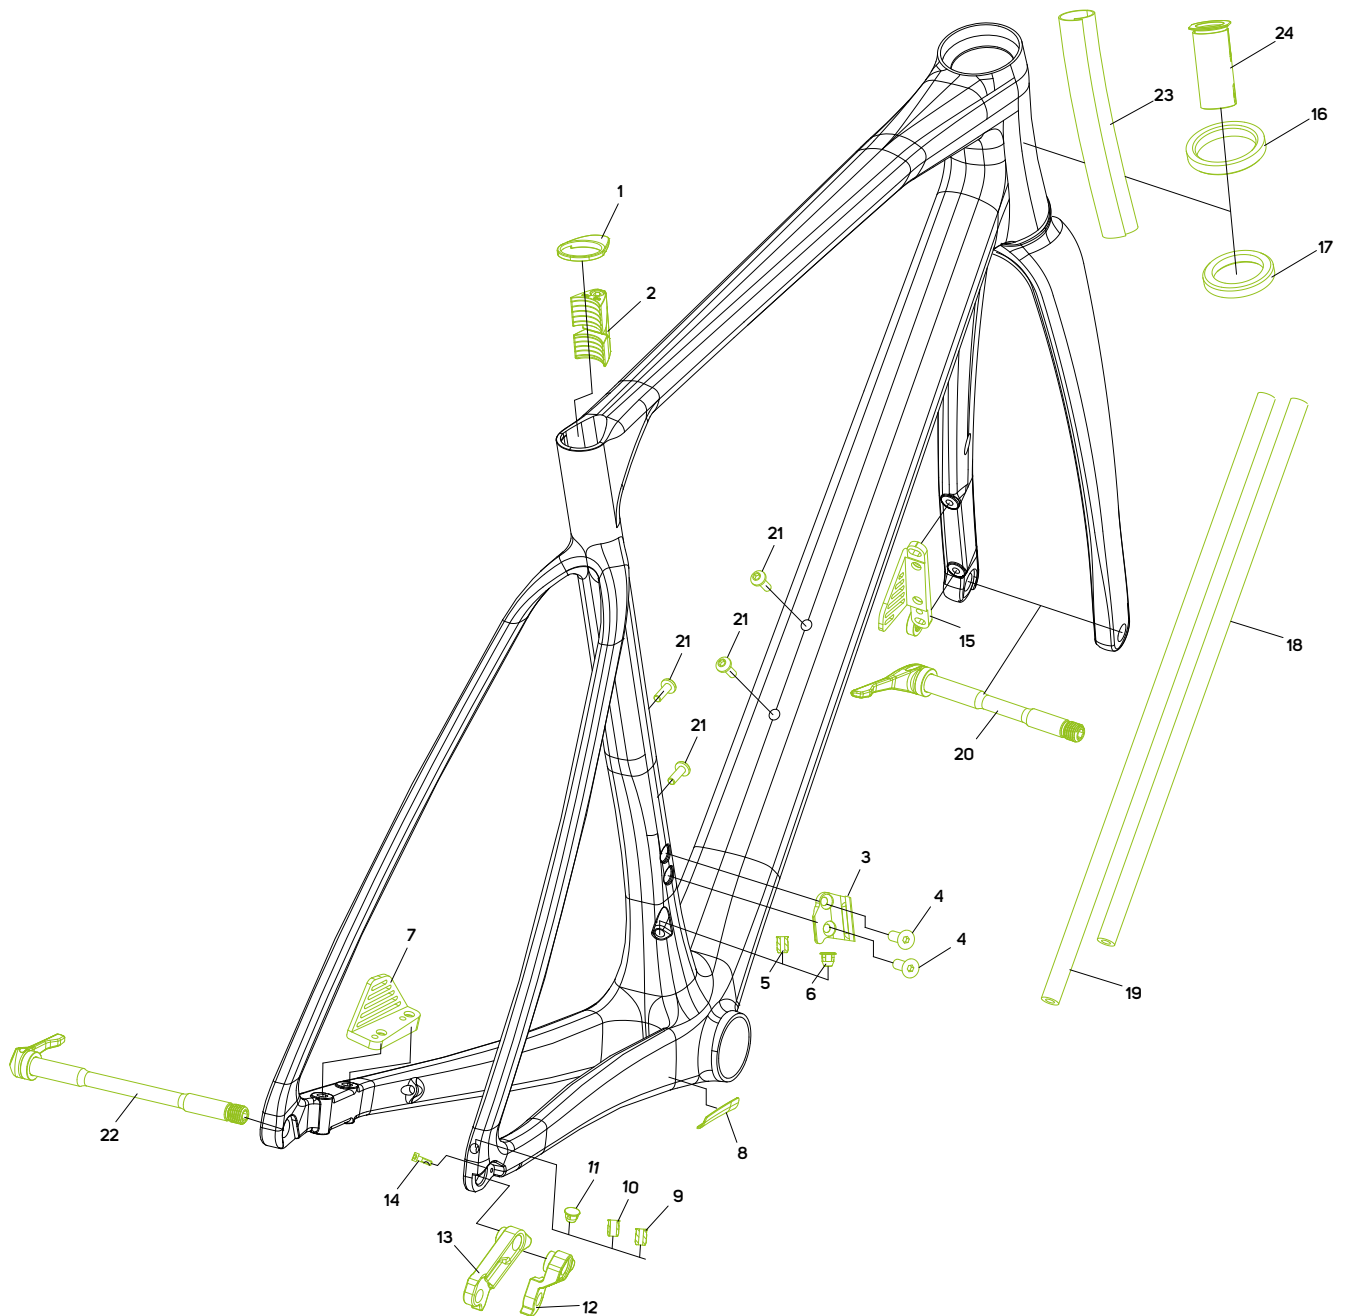

SCULTURA CF V

No.	Item No.	Item	Detail information	Pieces	Torque Nm	No.	Item No.	Item	Detail information	Pieces	Torque Nm
1	A2347000026	COVER	for seatpost clamp	1		16	A2221000047	BEARING	MH-P16	1	
2	A2247000120	CLAMP	for seatpost	1	4-5	17	A2221000053	BEARING	MH-P22	1	
3	A2136000070	MOUNT	for FD	1		18	A2029000036	TUBE	foam; ID6mm L 400mm	1	
4	A2298000198	SCREW	M5x0.8 L16mm	2	4-5	19	A2029000037	TUBE	foam; ID6mm L 450mm	1	
5	A2143000095	CABLE PLUG	for Di2	1		20	A2002000103	THRU AXLE	EXPERT SL; L=120mm M12x1.5 TL=12mm	1	
6	A2143000130	BLIND PLUG		1		21	A2298000059	SCREW	M5x0.8 L15mm	4	3-4
7	A2164000071	DISC COOLER	rear; for FM160 only	1		22	A2002000152	THRU AXLE	EXPERT SL; L=162.5mm M12x1.5 TL=12mm	1	
8	A2322000037	PROTECTOR	for chain stay	1		23	A2029000080	TUBE	woven; L50mm for size XXS	1	
9	A2143000121	CABLE PLUG	for Di2	1		23	A2029000056	TUBE	woven; L60mm for size XS	1	
10	A2143000082	CABLE PLUG	for mechanical	1		23	A2029000057	TUBE	woven; L70mm for size S	1	
11	A2143000131	BLIND PLUG		1		23	A2029000058	TUBE	woven; L90mm for size M	1	
12	A2311000104	RD HANGER	DH-068 for ROAD-RD	1		23	A2029000059	TUBE	woven; L105mm for size L	1	
13	A2311000103	RD HANGER	DH-067 for SHIMANO direct mount	1		23	A2029000060	TUBE	woven; L125mm for size XL	1	
14	A2300000129	SCREW	M3x0.5 L10mm	1	2-3	24	A2054000107	EXPANDER	for fork steerer ID 23.6mm	1	6-8
15	A2164000070	DISC COOLER	front; for FM160 only	1							