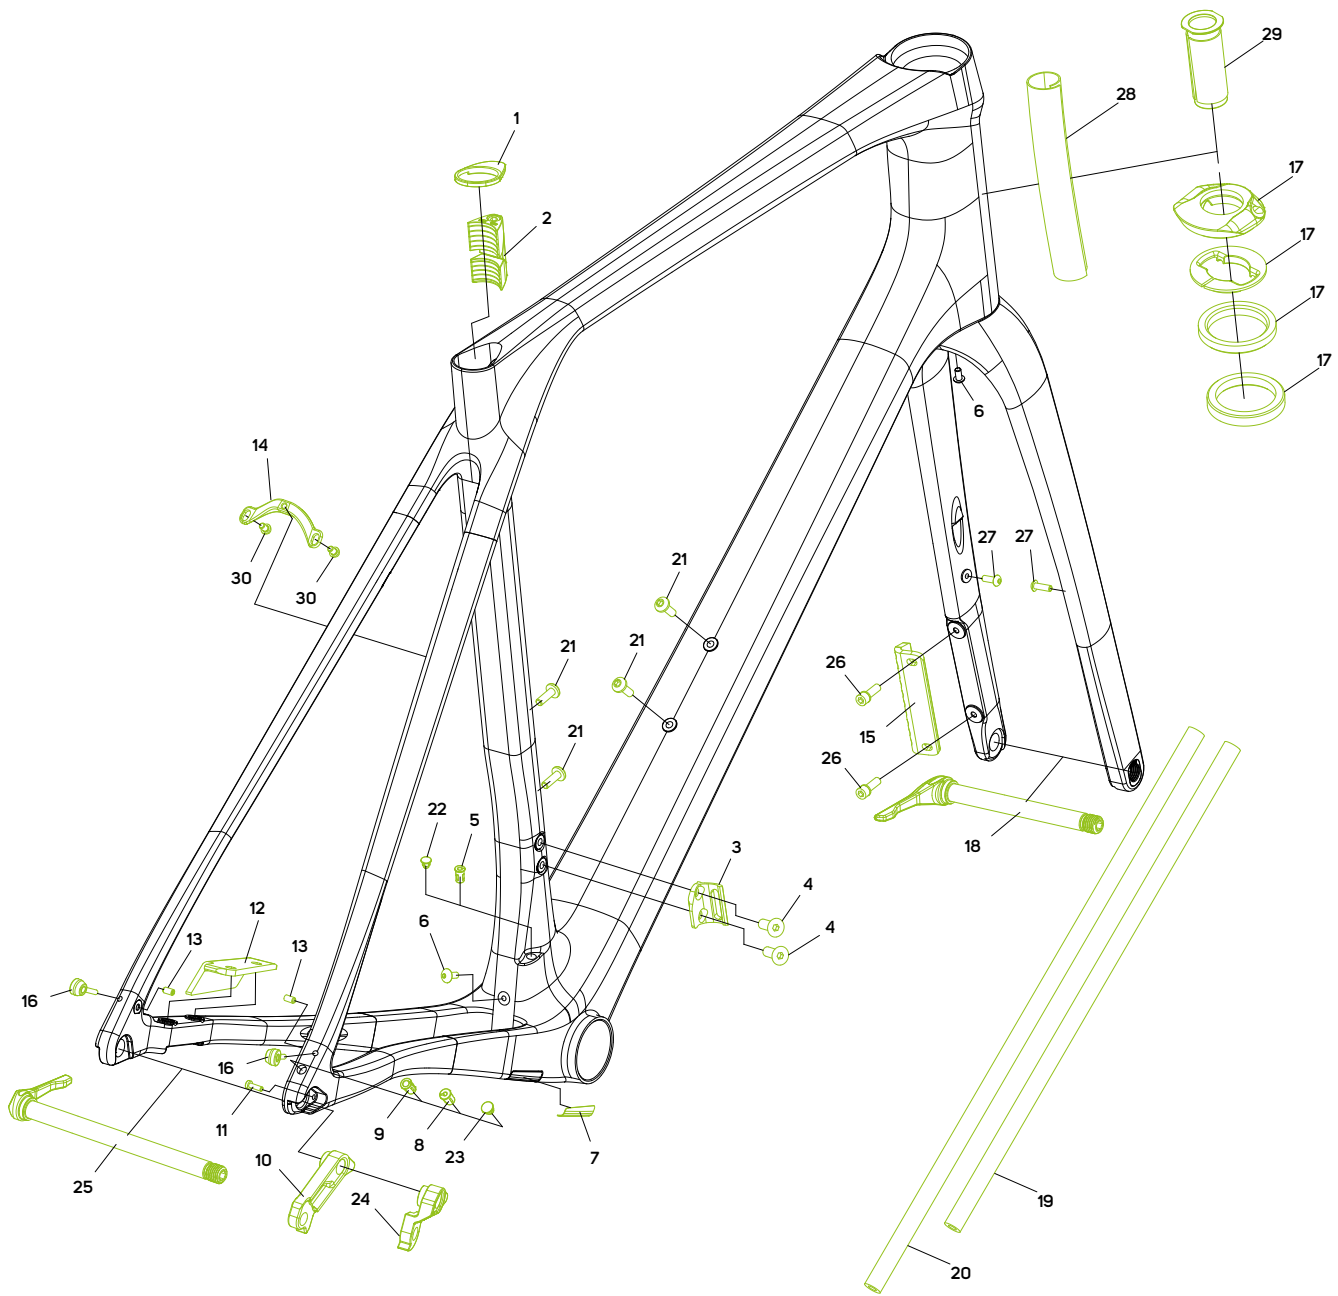

SCULTURA ENDURANCE CF3 II

No.	Item No.	Item	Detail information	Pieces	Torque Nm
1	A2247000023	COVER	for seatpost clamp	1	
2	A2247000120	CLAMP	for seatpost	1	4-5
3	A2136000054	MOUNT	for FD	1	
4	A2300000010	SCREW	M5x0.8 L12mm	2	4-5
5	A2143000095	CABLE PLUG	for Di2	1	
6	A2298000319	SCREW	M4x0.7 L9mm	2	3-4
7	A2322000045	PROTECTOR	for chain stay	1	
8	A2143000121	CABLE PLUG	for Di2	1	
9	A2143000082	CABLE PLUG	for mechanical	1	
10	A2311000103	RD HANGER	DH-067 for SHIMANO direct mount	1	
11	A2300000129	SCREW	M3x0.5 L10mm	1	2-3
12	A2164000039	DISC COOLER	rear, for FM160/FM180	1	
13	A2298000356	SCREW	M4x0.7 L8mm	2	3-4
14	A2030000002	MOUNT	for fender	1	
15	A2164000038	DISC COOLER	front, for FM160/FM180	1	
16	A2164000089	MOUNT	for fender	2	
17	A2192000190	HEADSET	MERIDA-8151 (MH-P16/MH-P16)	1	

No.	Item No.	Item	Detail information	Pieces	Torque Nm
18	A2002000103	THRU AXLE	EXPERT TR; L=120mm M12x1.5 TL=12mm	1	
19	A2029000036	TUBE	foam; ID6mm L 400mm	1	
20	A2029000037	TUBE	foam; ID6mm L 450mm	1	
21	A2298000059	SCREW	M5x0.8 L15mm	4	3-4
22	A2143000130	BLIND PLUG		1	
23	A2143000131	BLIND PLUG		1	
24	A2311000104	RD HANGER	DH-068 for ROAD-RD	1	
25	A2002000152	THRU AXLE	EXPERT TR; L=162.5mm M12x1.5 TL=12mm	1	
26	A2298000265	SCREW	M5x0.8 L16mm	2	6-8
27	A2298000361	SCREW	M4x0.7 L12mm	2	3-4
28	A2029000057	TUBE	woven; L70mm for size XXS	1	
28	A2029000058	TUBE	woven; L90mm for size XS/S	1	
28	A2029000059	TUBE	woven; L105mm for size M	1	
28	A2029000060	TUBE	woven; L125mm for size L	1	
28	A2029000061	TUBE	woven; L150mm for size XL	1	
29	A2054000107	EXPANDER	for fork steerer ID 23.6mm	1	6-8
30	A2298000360	SCREW	M4x0.7 L6mm	2	3-4